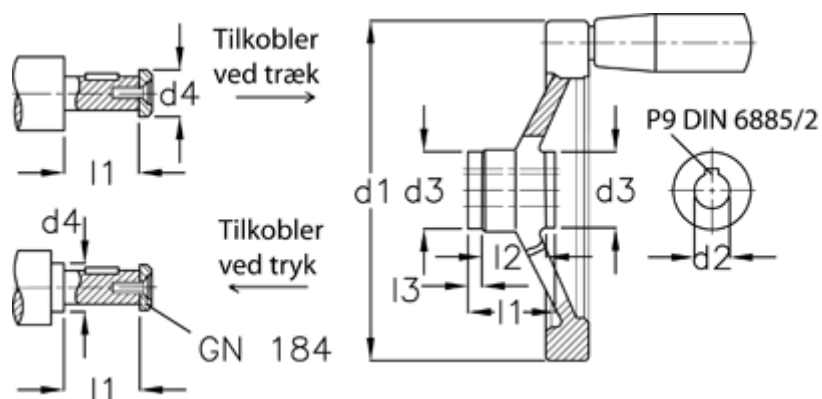

Article number: 20370334

Description: E+G Handwheel  
GN 321.4-200-K20-D-ZI

## Measures

$d1$	= 200
$d2$ H7	= 20
$d3$	= 38
$d4$ max	= 26
$l1$	= 36.5
$l2$	= 24
$l3$	= 6